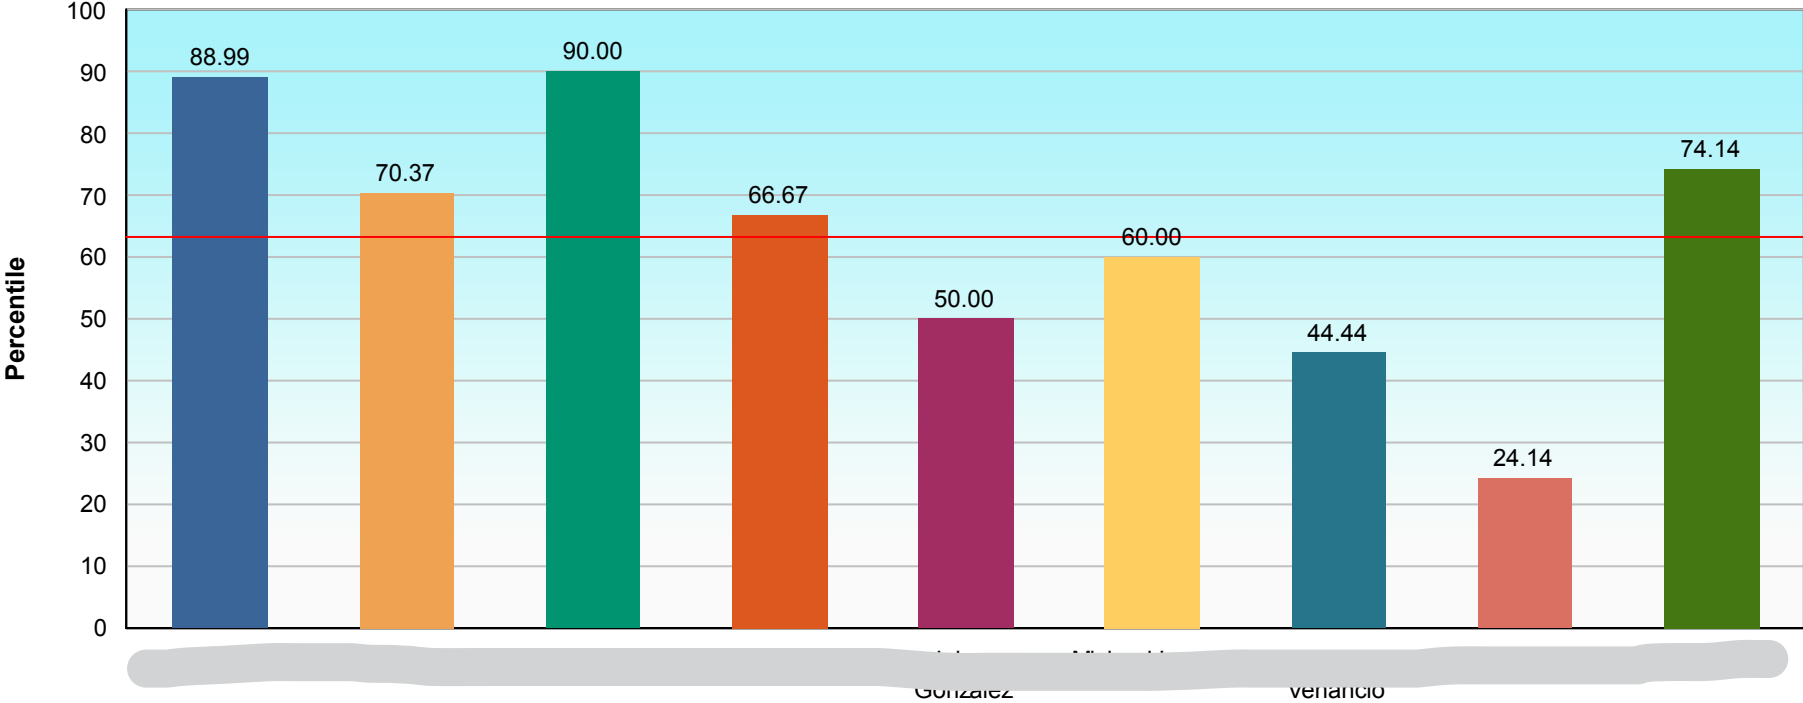

Calibration Details

Date Time Range: 8/1/2015 12:00:00 AM - 8/30/2017 11:59:59 PM
Group Report by: Scoring User
Calibration Only: Yes

Customer Service Abbrev

| | | | | | |
|------------------------------|--------|-----------------------|---------|------------------------|--------|
| Number of Scorecards: | 20 | Highest Score: | 100.00% | Median Score: | 77.78% |
| Average Score: | 72.85% | Lowest Score: | 24.14% | Score Variance: | 75.86% |

Scoring User: [redacted] ythe

| Scored User: [redacted] lam | | Total Recordings: 2 | | | | Variance: 22.22 | | | |
|--------------------------------------|-------------|---------------------|--------------------|-----------|------|--------------------|------------|------------|-------------|
| Recording ID | Total Score | Critical Score | Non-Critical Score | Pass/Fail | Rank | Interaction ID | Total Talk | Total Hold | Wrapup Code |
| 24631114-5886-D0B0-8745-57740D320001 | 77.78% | | | ✓ | C | 100169043060151028 | 00:12:39 | 00:00:22 | |
| FC6C1114-1261-D0C9-8745-57740D320001 | 100.00% | | | ✓ | A | 100169800060151028 | 00:05:33 | | |