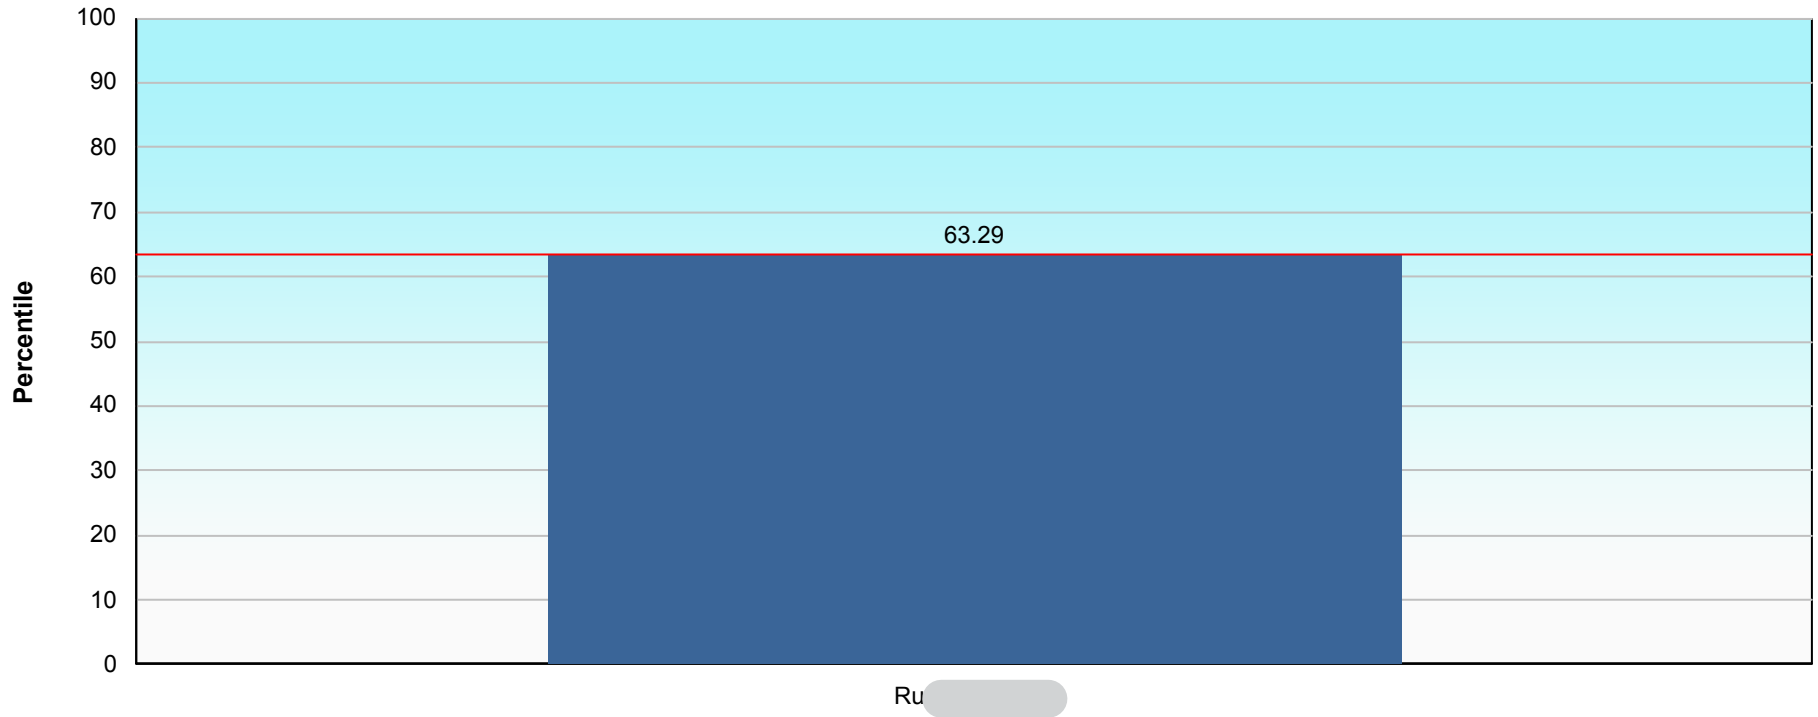

Scoring User: Partner 673

Scored User: [REDACTED] /bell

Total Recordings: 2

Variance: 51.72

| Recording ID | Total Score | Critical Score | Non-Critical Score | Pass/Fail | Rank | Interaction ID | Total Talk | Total Hold | Wrapup Code |
|--------------------------------------|-------------|----------------|--------------------|-----------|------|--------------------|------------|------------|-------------|
| 45531114-39A5-D00E-8745-57740D320001 | 100.00% | | | | A | 100167811760151028 | 00:04:29 | | |
| F1521114-ABCD-D068-8745-57740D320001 | 48.28% | | | | F | 100167797360151028 | 00:04:29 | | |

Sales Initial Calls

Number of Scorecards: 1
Average Score: 72.85%

Highest Score: 100.00%
Lowest Score: 24.14%

Median Score: 77.78%
Score Variance: 0.00%

Scoring User: [Redacted] on

Scored User: Ger [Redacted]