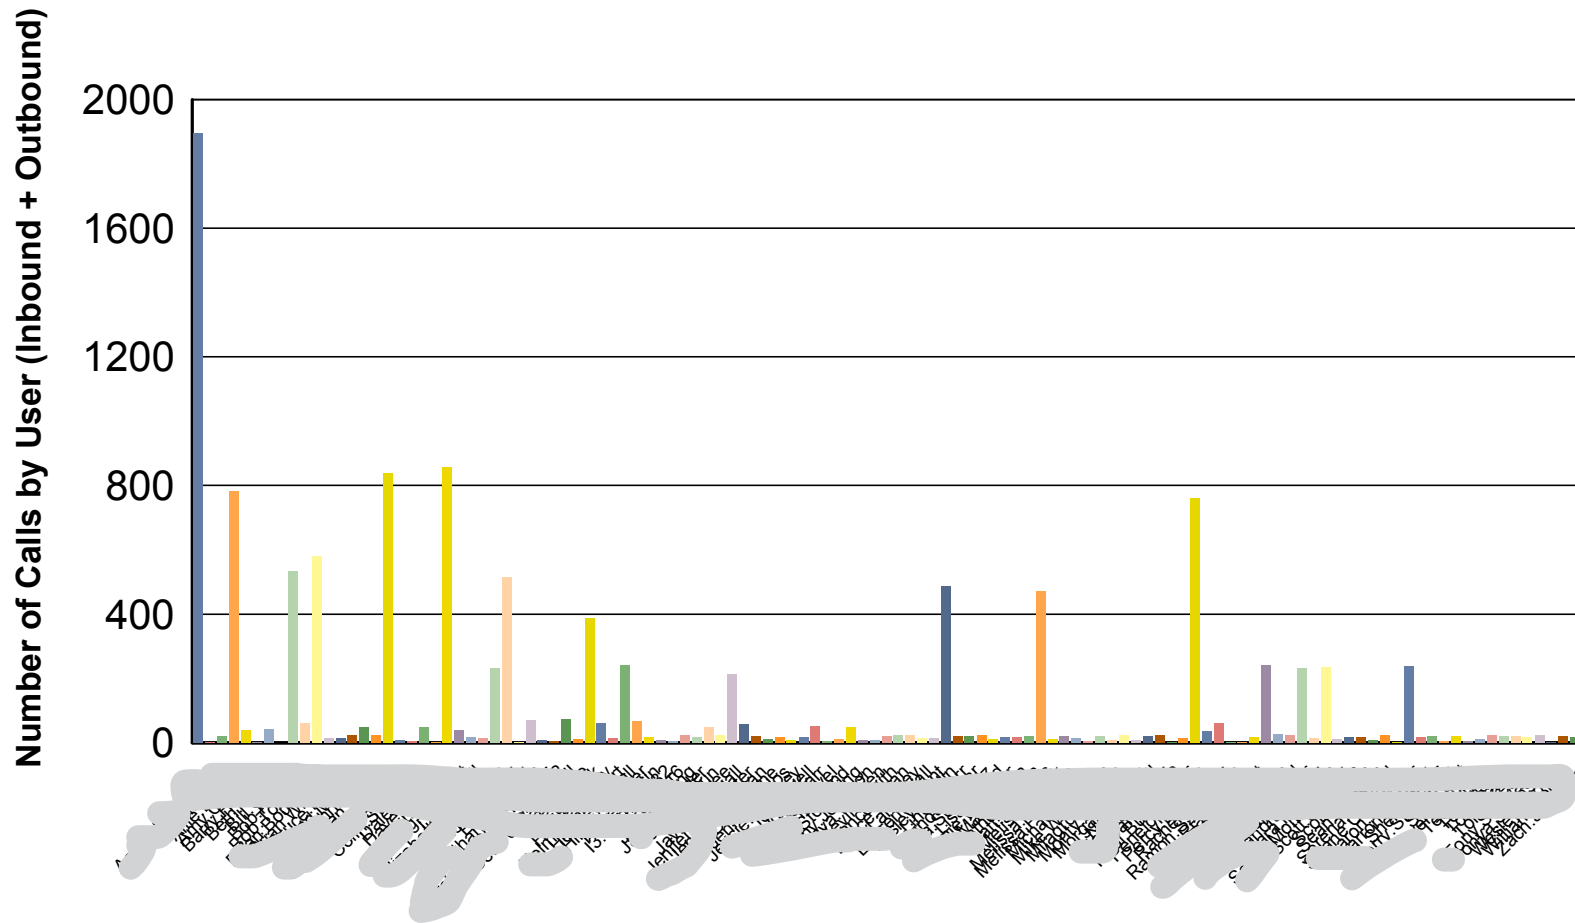

(Graph) Calls Processed User Comparison

Users: <All>
Date Time Range: 10/17/2015 12:00:00 AM - 10/27/2015 11:59:59 PM
Site Id Range: <All>
Purpose Code Range: <All>

(Graph) Calls Processed User Comparison

Users: <All>
Date Time Range: 10/17/2015 12:00:00 AM - 10/27/2015 11:59:59 PM
Site Id Range: <All>
Purpose Code Range: <All>

	Number of Calls By User (Inbound + Outbound)
-	1,893
Aaron	1
Allan	20
Allie	781
Am	39
Ba	1
Bet	40
Bill	0
Bo	533
Bob	59
Brian	581
Bria	15
Bru	13
Cha	24
Chr	49

(Graph) Calls Processed User Comparison

Users: <All>
Date Time Range: 10/17/2015 12:00:00 AM - 10/27/2015 11:59:59 PM
Site Id Range: <All>
Purpose Code Range: <All>

	Number of Calls By User (Inbound + Outbound)
Total	11,717