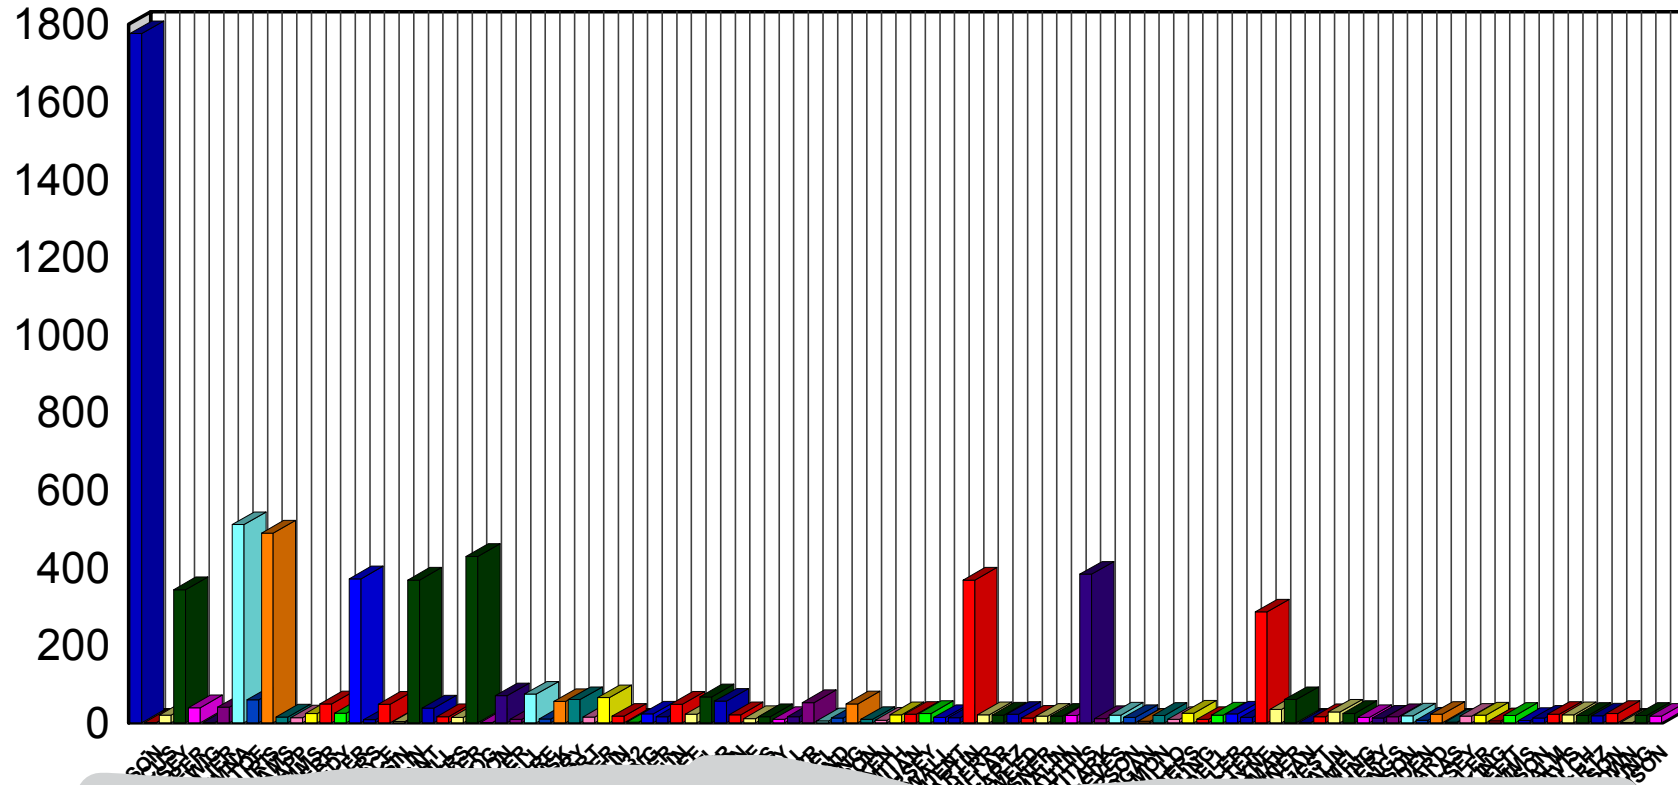

(Graph) Incoming Calls by User

User Range: <All>
Date Range: 10/17/2015 12:00:00 AM - 10/27/2015 11:59:59 PM
Site ID Range: <All>
Purpose Code Range: <All>

Number of Calls

Number of Inbound Calls

(Graph) Incoming Calls by User

User Range: <All>
Date Range: 10/17/2015 12:00:00 AM - 10/27/2015 11:59:59 PM
Site ID Range: <All>
Purpose Code Range: <All>

	Number of Inbound Calls
-	1,776
AAF	1
ALL	20
ALL	343
AMY	39
BAF	1
BET	40
BOE	511
BOF	59
BR	489
BR	15
BR	13
CH	24
CH	49
CH	25
CL	371

(Graph) Incoming Calls by User

User Range: <All>
Date Range: 10/17/2015 12:00:00 AM - 10/27/2015 11:59:59 PM
Site ID Range: <All>
Purpose Code Range: <All>

	Number of Inbound Calls
COI	8
DAL	48
DAVI	3
DON	368
DOUC	38
DOU	16
ELIZ	14
ERI	429
ER	1
ET	70
FE	9
GE	74
GI	10
GU	55
HA	60
HE	15
HIL	65
HO	17