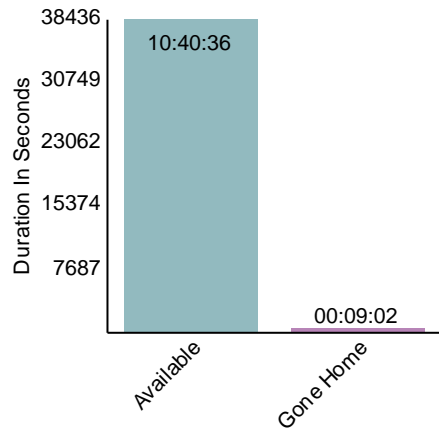

Overall Summary Duration

6/9/2017

Count	Summary by status	Duration
9	Available	03:59:21

Status detail				Logged in	Non ACD	DND	ACW	Available	Break	Follow Up	Unavailable	Training
Time	Status	Duration	Group	03:59:21	00:00:00	00:00:00	00:00:00	03:59:21	00:00:00	00:00:00	00:00:00	00:00:00
12:48:32	Available	00:00:00	Available					00:00:00	00:00:00	00:00:00	00:00:00	00:00:00
12:48:32	Available	00:01:49	Available					00:01:49	00:00:00	00:00:00	00:00:00	00:00:00
12:50:21	Available	00:00:00	Available					00:00:00	00:00:00	00:00:00	00:00:00	00:00:00
12:53:11	Available	00:00:00	Available					00:00:00	00:00:00	00:00:00	00:00:00	00:00:00
12:53:11	Available	03:09:38	Available					03:09:38	00:00:00	00:00:00	00:00:00	00:00:00
16:02:49	Available	00:00:00	Available					00:00:00	00:00:00	00:00:00	00:00:00	00:00:00
17:04:39	Available	00:00:00	Available					00:00:00	00:00:00	00:00:00	00:00:00	00:00:00
17:04:39	Available	00:47:54	Available					00:47:54	00:00:00	00:00:00	00:00:00	00:00:00
17:52:33	Available	00:00:00	Available					00:00:00	00:00:00	00:00:00	00:00:00	00:00:00