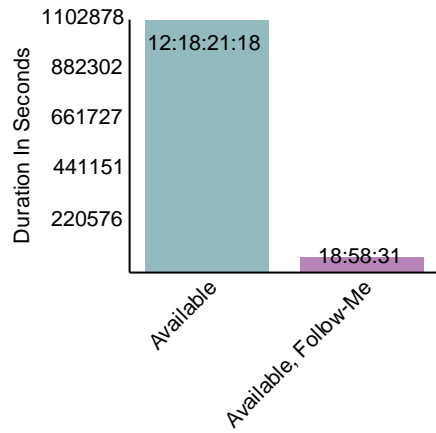

Overall Summary Duration

6/8/2017

Count	Summary by status	Duration
8	Available, Follow-Me	09:11:45

Status detail				Logged in	Non ACD	DND	ACW	Available	Break	Follow Up	Unavailable	Training
Time	Status	Duration	Group	09:11:45	09:11:45	00:00:00	00:00:00	09:11:45	00:00:00	00:00:00	00:00:00	00:00:00
17:22:51	Available, Follow-Me	00:00:00	Available					00:00:00	00:00:00	00:00:00	00:00:00	00:00:00
17:22:51	Available, Follow-Me	00:01:45	Available					00:01:45	00:00:00	00:00:00	00:00:00	00:00:00
17:24:36	Available, Follow-Me	00:00:00	Available					00:00:00	00:00:00	00:00:00	00:00:00	00:00:00
17:39:04	Available, Follow-Me	00:00:00	Available					00:00:00	00:00:00	00:00:00	00:00:00	00:00:00
17:39:04	Available, Follow-Me	00:16:26	Available					00:16:26	00:00:00	00:00:00	00:00:00	00:00:00
17:55:30	Available, Follow-Me	00:00:00	Available					00:00:00	00:00:00	00:00:00	00:00:00	00:00:00
18:06:26	Available, Follow-Me	00:00:00	Available					00:00:00	00:00:00	00:00:00	00:00:00	00:00:00
18:06:26	Available, Follow-Me	08:53:34	Available					08:53:34	00:00:00	00:00:00	00:00:00	00:00:00